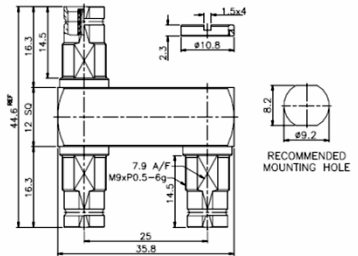

RF CONNECTORS / 1.6/5.6

R15JB01

DIMENSIONS

RA15P915PU

DIMENSIONS

1.6/5.6 JACK
BULKHEAD SLD.
STRAIGHT

1.6/5.6 ADAPTOR
PLUG TO PLUG
U LINK

R15JM01

DIMENSIONS

RA15J9215PY

DIMENSIONS

1.6/5.6 JACK
P.C.B. MOUNT
STRAIGHT

1.6/5.6 ADAPTOR
JACK TO 2 PLUG
Y LINK

R15JMB01R

DIMENSIONS

RA15J9215JH

DIMENSIONS

1.6/5.6 JACK
P.C.B. MOUNT
RIGHT ANGLE (BLH)

1.6/5.6 ADAPTOR
JACK TO 2 JACK
H LINK

RA15J915JB

DIMENSIONS

1.6/5.6 ADAPTOR
JACK TO JACK
BULKHEAD