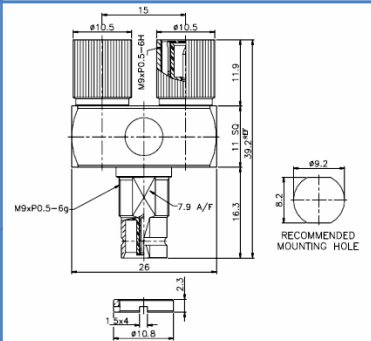

RF CONNECTORS / 1.6/5.6

R15JB01

DIMENSIONS

RA15P915PU

DIMENSIONS

1.6/5.6 JACK
BULKHEAD SLD.
STRAIGHT

1.6/5.6 ADAPTOR
PLUG TO PLUG
U LINK

R15JM01

DIMENSIONS

RA15J9215PY

DIMENSIONS

1.6/5.6 JACK
P.C.B. MOUNT
STRAIGHT

1.6/5.6 ADAPTOR
JACK TO 2 PLUG
Y LINK

R15JMB01R

DIMENSIONS

RA15J9215JH

DIMENSIONS

1.6/5.6 JACK
P.C.B. MOUNT
RIGHT ANGLE (BLH)

1.6/5.6 ADAPTOR
JACK TO 2 JACK
H LINK

RA15J915JB

DIMENSIONS

1.6/5.6 ADAPTOR
JACK TO JACK
BULKHEAD