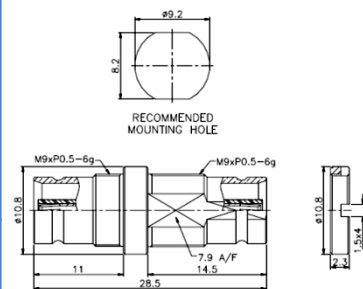

DIMENSIONS

RA15J9215PY

DIMENSIONS

1.6/5.6 JACK
P.C.B. MOUNT
STRAIGHT

1.6/5.6 ADAPTOR
JACK TO 2 PLUG
Y LINK

R15JMB01R

DIMENSIONS

RA15J9215JH

DIMENSIONS

1.6/5.6 JACK
P.C.B. MOUNT
RIGHT ANGLE (BLH)

1.6/5.6 ADAPTOR
JACK TO 2 JACK
H LINK

RA15J915JB

DIMENSIONS

1.6/5.6 ADAPTOR
JACK TO JACK
BULKHEAD