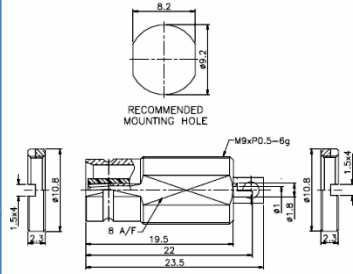

RF CONNECTORS / 1.6/5.6

R15JB01

DIMENSIONS

RA15P915PU

DIMENSIONS

1.6/5.6 JACK
BULKHEAD SLD.
STRAIGHT

1.6/5.6 ADAPTOR
PLUG TO PLUG
U LINK

R15JM01

DIMENSIONS

RA15J9215PY

DIMENSIONS

1.6/5.6 JACK
P.C.B. MOUNT
STRAIGHT

1.6/5.6 ADAPTOR
JACK TO 2 PLUG
Y LINK

R15JMB01R

DIMENSIONS

RA15J9215JH

DIMENSIONS

1.6/5.6 JACK
P.C.B. MOUNT
RIGHT ANGLE (BLH)

1.6/5.6 ADAPTOR
JACK TO 2 JACK
H LINK

RA15J915JB

DIMENSIONS

1.6/5.6 ADAPTOR
JACK TO JACK
BULKHEAD