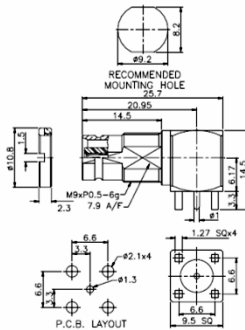

RF CONNECTORS / 1.6/5.6

R15JB01

DIMENSIONS

RA15P915PU

DIMENSIONS

1.6/5.6 JACK
BULKHEAD SLD.
STRAIGHT

1.6/5.6 ADAPTOR
PLUG TO PLUG
U LINK

R15JM01

DIMENSIONS

RA15J9215PY

DIMENSIONS

1.6/5.6 JACK
P.C.B. MOUNT
STRAIGHT

1.6/5.6 ADAPTOR
JACK TO 2 PLUG
Y LINK

R15JMB01R

DIMENSIONS

RA15J9215JH

DIMENSIONS

1.6/5.6 JACK
P.C.B. MOUNT
RIGHT ANGLE (BLH)

1.6/5.6 ADAPTOR
JACK TO 2 JACK
H LINK

RA15J915JB

DIMENSIONS

1.6/5.6 ADAPTOR
JACK TO JACK
BULKHEAD