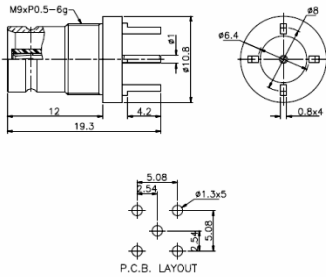

RF CONNECTORS / 1.6/5.6

R15JB01

DIMENSIONS

RA15P915PU

DIMENSIONS

1.6/5.6 JACK
BULKHEAD SLD.
STRAIGHT

1.6/5.6 ADAPTOR
PLUG TO PLUG
U LINK

R15JM01

DIMENSIONS

RA15J9215PY

DIMENSIONS

1.6/5.6 JACK
P.C.B. MOUNT
STRAIGHT

1.6/5.6 ADAPTOR
JACK TO 2 PLUG
Y LINK

R15JMB01R

DIMENSIONS

RA15J9215JH

DIMENSIONS

1.6/5.6 JACK
P.C.B. MOUNT
RIGHT ANGLE (BLH)

1.6/5.6 ADAPTOR
JACK TO 2 JACK
H LINK

RA15J915JB

DIMENSIONS

1.6/5.6 ADAPTOR
JACK TO JACK
BULKHEAD