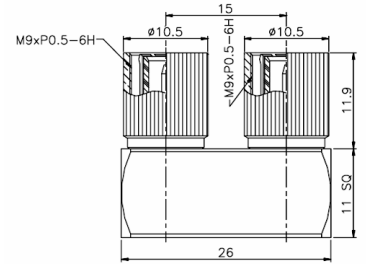

RF CONNECTORS / 1.6/5.6

R15JB01

DIMENSIONS

RA15P915PU

DIMENSIONS

1.6/5.6 JACK
BULKHEAD SLD.
STRAIGHT

1.6/5.6 ADAPTOR
PLUG TO PLUG
U LINK

R15JM01

DIMENSIONS

RA15J9215PY

DIMENSIONS

1.6/5.6 JACK
P.C.B. MOUNT
STRAIGHT

1.6/5.6 ADAPTOR
JACK TO 2 PLUG
Y LINK

R15JMB01R

DIMENSIONS

RA15J9215JH

DIMENSIONS

1.6/5.6 JACK
P.C.B. MOUNT
RIGHT ANGLE (BLH)

1.6/5.6 ADAPTOR
JACK TO 2 JACK
H LINK

RA15J915JB

DIMENSIONS

1.6/5.6 ADAPTOR
JACK TO JACK
BULKHEAD